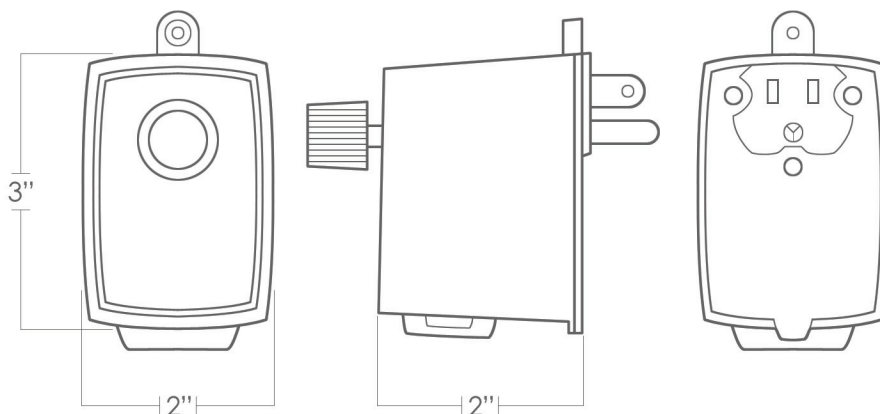

Design Features:

- Plug-in ground design - no tools required
- UL Recognized components
- Fire retardant thermoplastic enclosure
- Rugged construction and compact
- Maximum rating of 300W / 2.5 Amps
@ 77°F (25°C)
115 Volts - 50/60 Hz
- Variable speed to control wood and coal burning fireplace and stove fans - also incandescent lamps
- On-Off switch, high to low variable
- No internal wiring - just plug in and enjoy
- One Year Warranty
- Helps reduce fan or blower noise